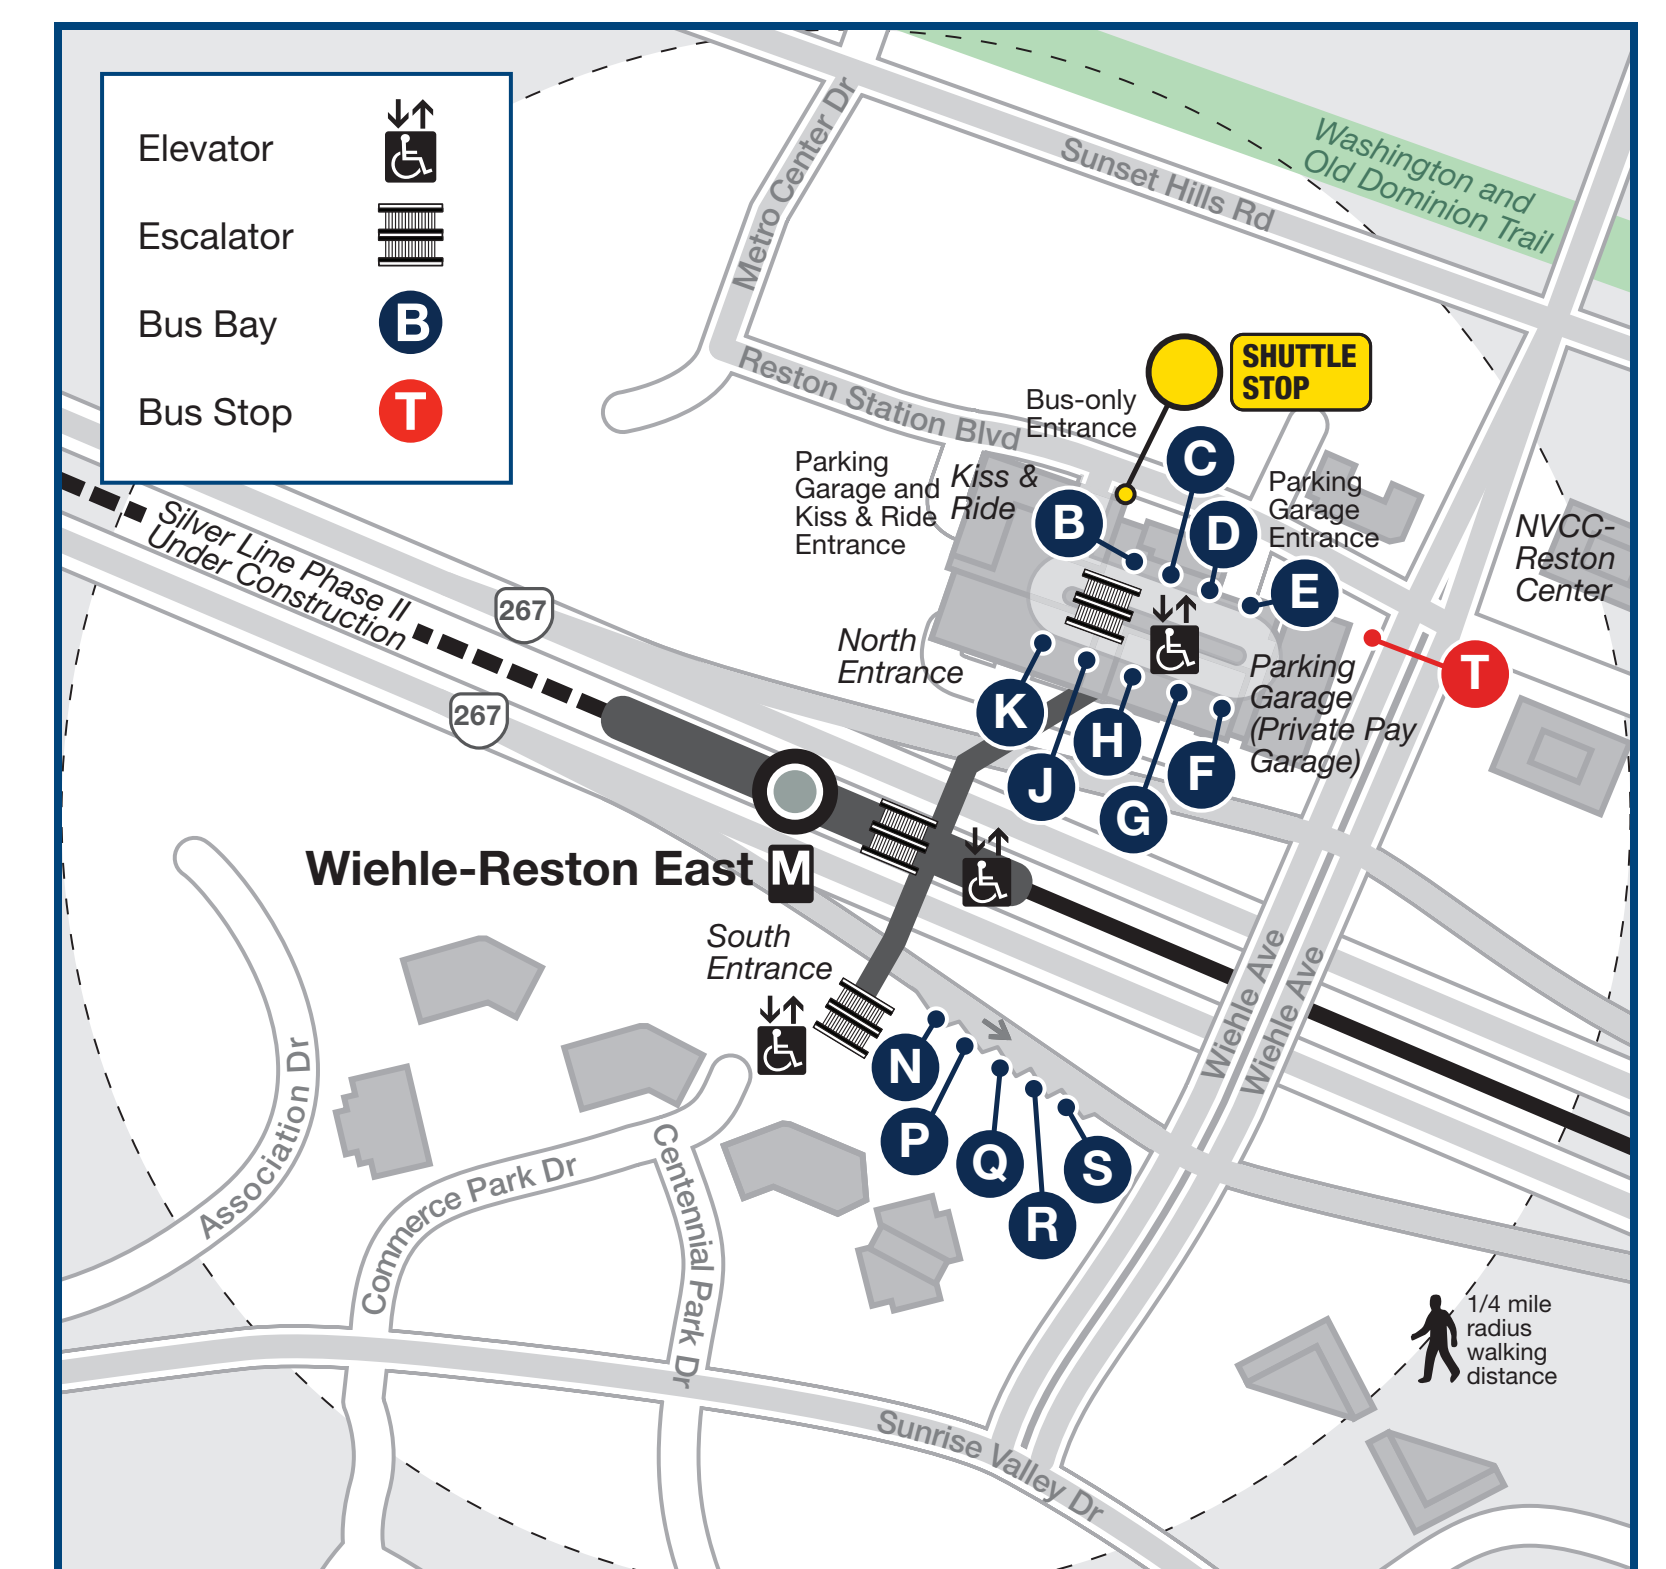

BUS BOARDING MAP

BAY	ROUTE	DESTINATION	MONDAY TO FRIDAY		SATURDAY		SUNDAY			
			AM RUSH	MIDDAY	PM RUSH	EVENING	DAY	EVENING	DAY	EVENING
K	FAIRFAX CONNECTOR	505 Reston Town Center, 981 Dulles Airport - Reston/Herndon, 983 Air & Space Museum - Dulles Airport - Reston/Herndon	10-20	20	20	40	20	40	20	40
N	LOUDOUN COUNTY TRANSIT	For bus service frequency, please visit www.loudoun.gov								
P	LOUDOUN COUNTY TRANSIT	For bus service frequency, please visit www.loudoun.gov								
Q	FAIRFAX CONNECTOR	553 Reston South - Glade Dr	--	--	18	--	--	--		
	557 Reston South - Soapstone Dr	--	--	18	--	--	--	--		
R	FAIRFAX CONNECTOR	924 Dranesville Rd - Herndon Pkwy	--	--	30	--	--	--		
	926 Dranesville Rd - Worldgate Dr	30	--	--	--	--	--	--		
	929 Centreville Rd - Park Center	35-40	--	35-40	--	--	--	--		
S	FAIRFAX CONNECTOR	585 Reston South - Franklin Farm	20	70(pm)	20	20-30	--	--		
	985 Wall Rd - Dulles Corner	20	60(am)	20	--	--	--	--